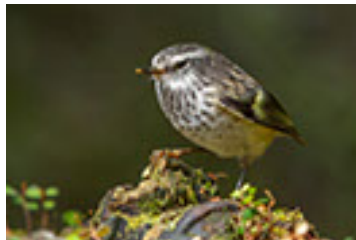

Juvenile Black Shag (Phalacrocorax...

Rifleman (Acanthisitta chloris).jpg