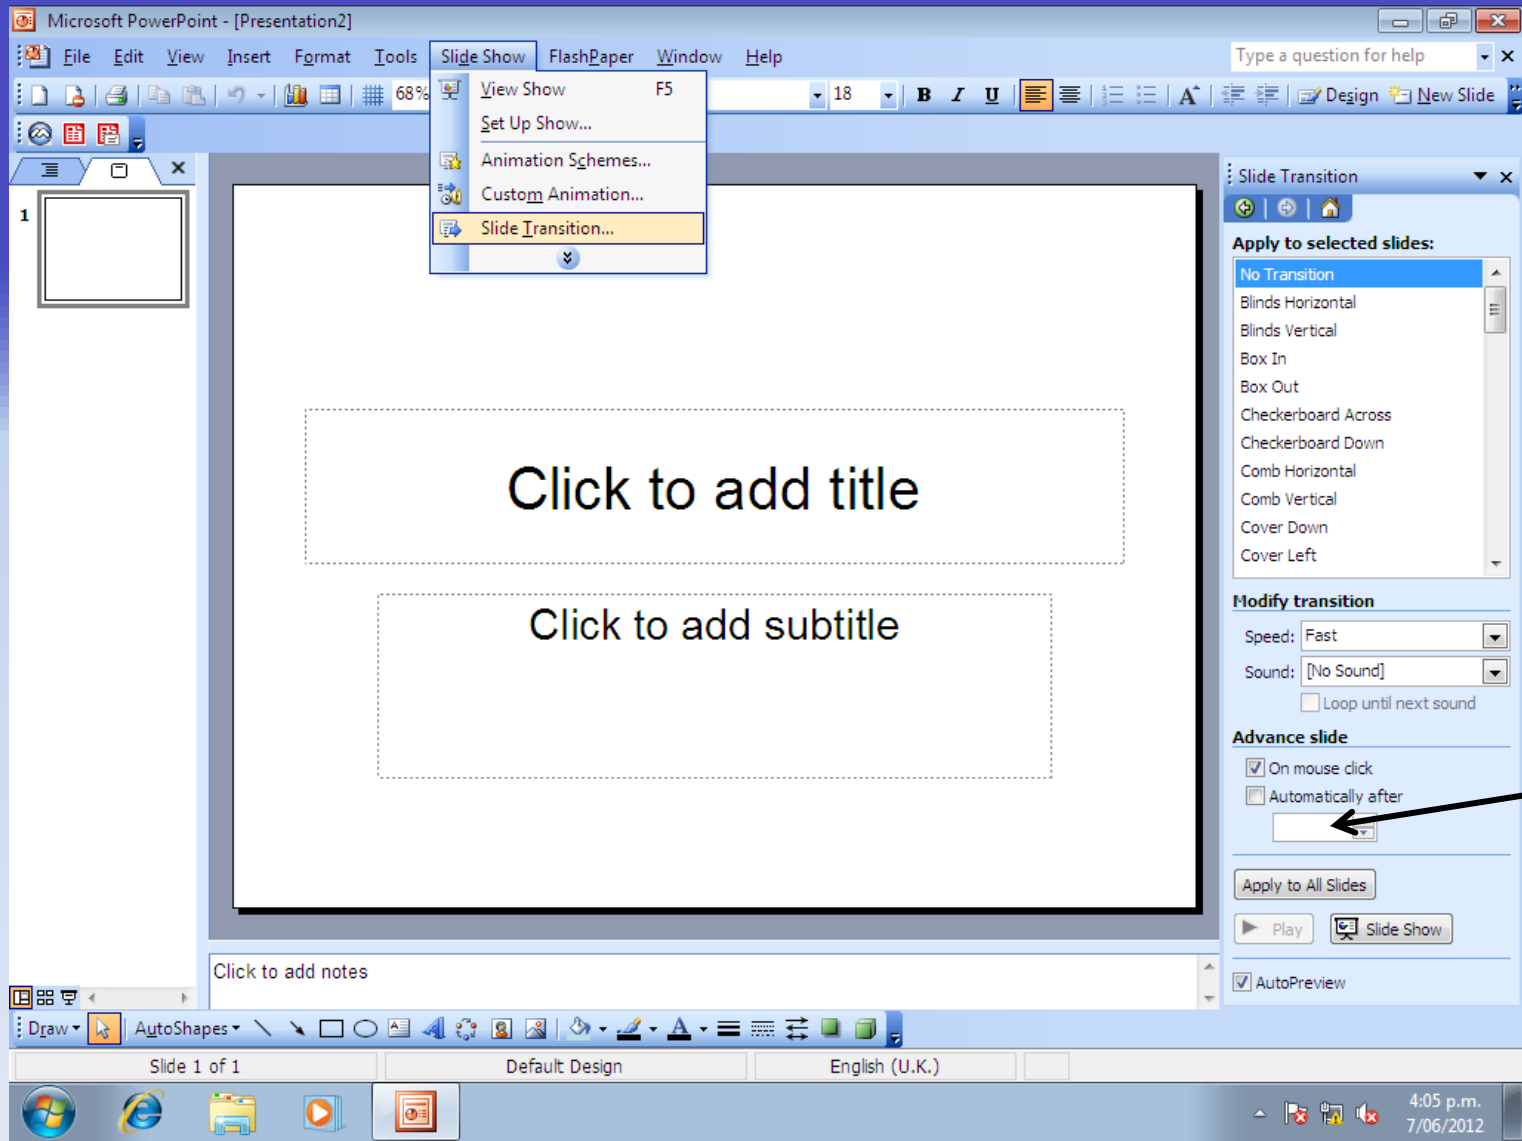

# PowerPoint Slide Shows

2007 with auto slide advance and sound

2003 with auto slide advance only

Add slides and photos in the normal manner

To add auto slide advance in 2003, click Slide Show / Slide Transition and add seconds in Advance Slide.