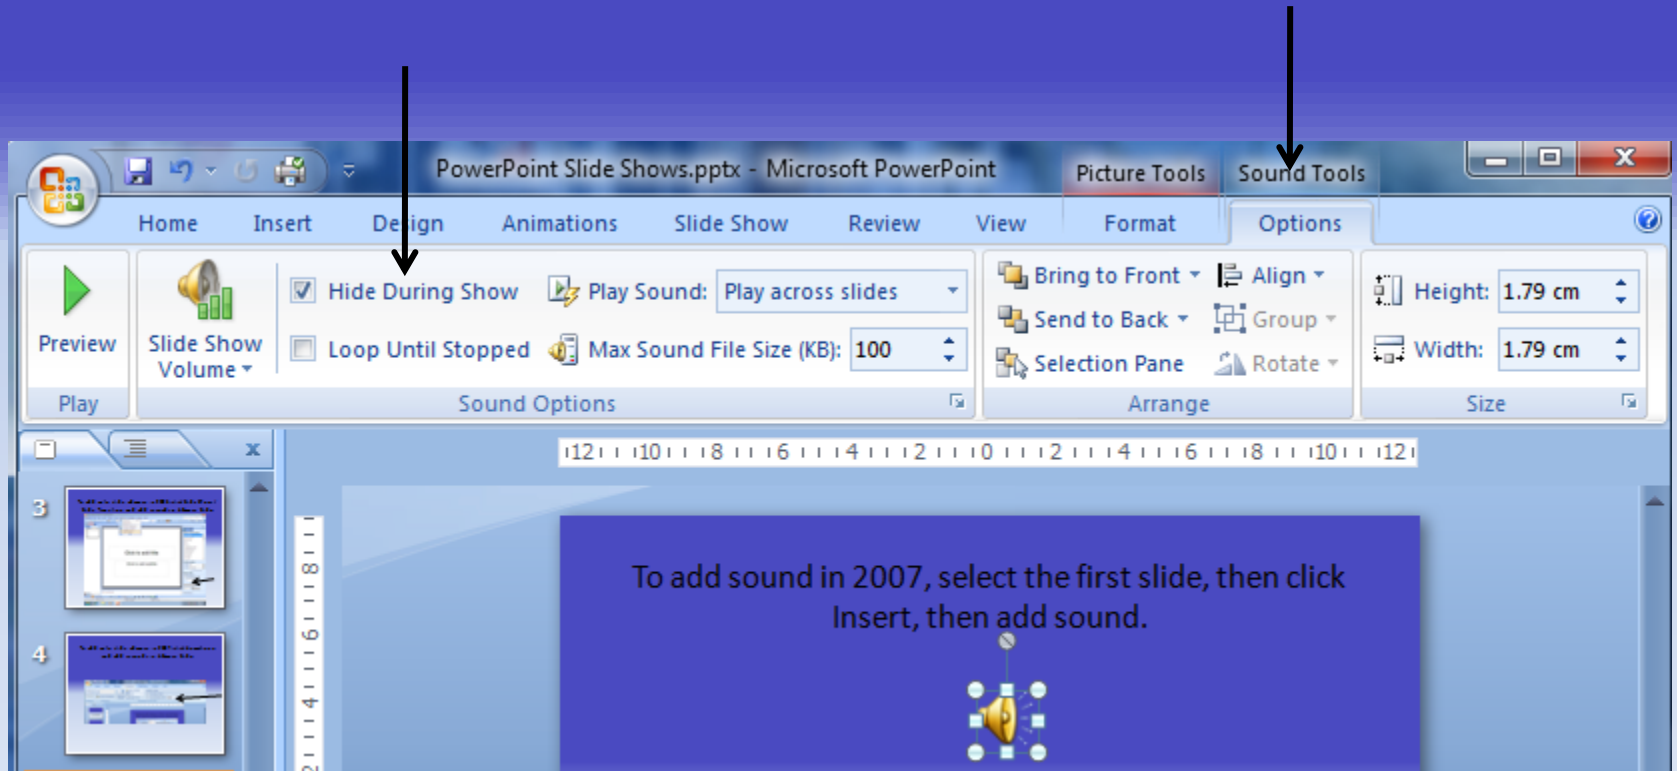

To add auto slide advance in 2007, click Animations, and add seconds in Advance Slide.  
Now click Apply To All.

To add sound in 2007, select the first slide, then click Insert, then add sound.

At the above message box, click Automatically

Click on the sound icon to highlight it as above, then click on the Animations tab, then change Animate to – “Play Across Slides”

Click on Sound Tools, then put a tick in Hide During Show. This hides the sound icon during the show.