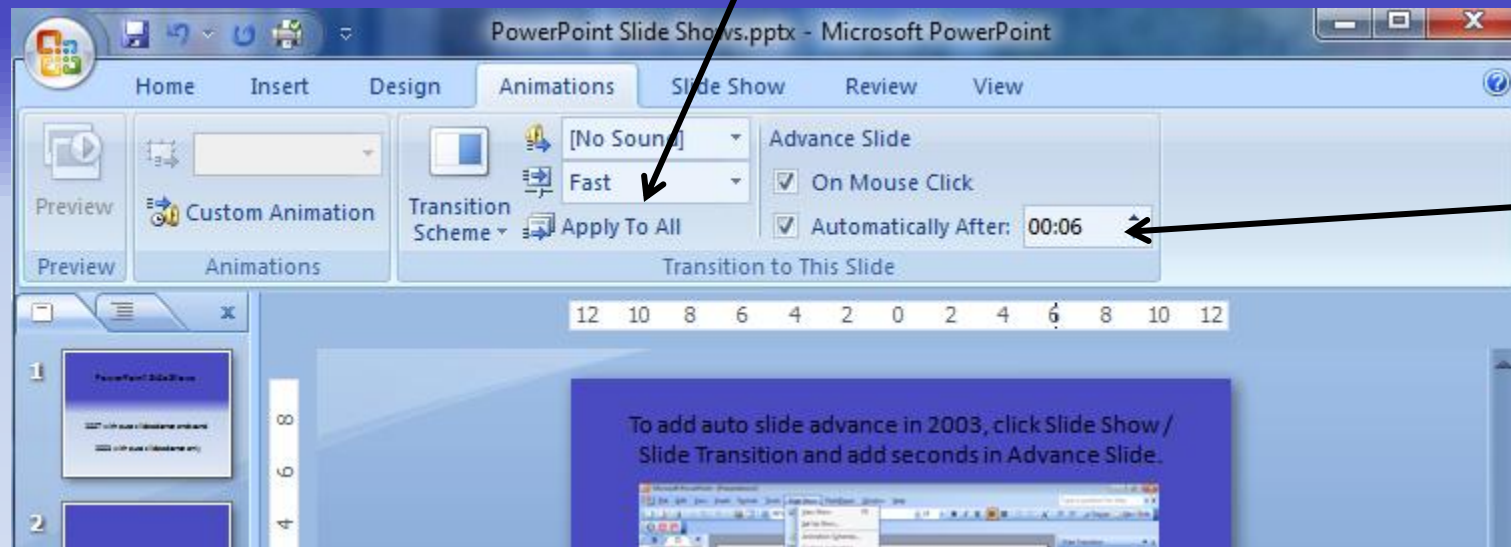

# PowerPoint Slide Shows

2007 with auto slide advance and sound

2003 with auto slide advance only

Add slides and photos in the normal manner

To add auto slide advance in 2003, click Slide Show / Slide Transition and add seconds in Advance Slide.

To add auto slide advance in 2007, click Animations, and add seconds in Advance Slide.  
Now click Apply To All.

To add sound in 2007, select the first slide, then click Insert, then add sound.

At the above message box, click Automatically

Click on the sound icon to highlight it as above, then click on the Animations tab, then change Animate to – “Play Across Slides”

Click on Sound Tools, then put a tick in Hide During Show. This hides the sound icon during the show.