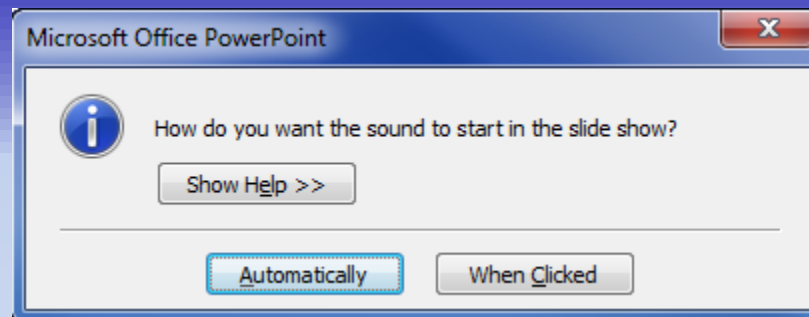

# PowerPoint Slide Shows

2007 with auto slide advance and sound

2003 with auto slide advance only

Add slides and photos in the normal manner

To add auto slide advance in 2003, click Slide Show / Slide Transition and add seconds in Advance Slide.

To add auto slide advance in 2007, click Animations, and add seconds in Advance Slide.  
Now click Apply To All.

To add sound in 2007, select the first slide, then click Insert, then add sound.

At the above message box, click Automatically

Click on the sound icon to highlight it as above, then click on the Animations tab, then change Animate to – “Play Across Slides”

Click on Sound Tools, then put a tick in Hide During Show. This hides the sound icon during the show.